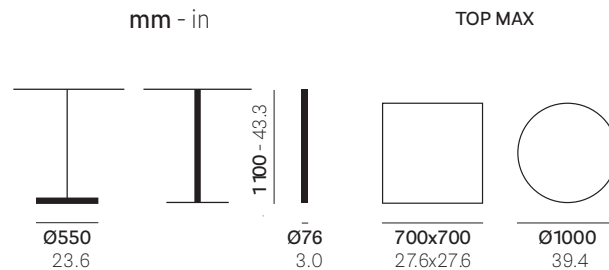

# Tonda 4554\_VER

**PEDRALI**  
THE ITALIAN ESSENCE

DESIGN  
Pedrali R&D

100% MADE IN ITALY

kg 29,5  
lb 65

mc 0,04  
ft<sup>3</sup> 1,4

Q.ty/pallet